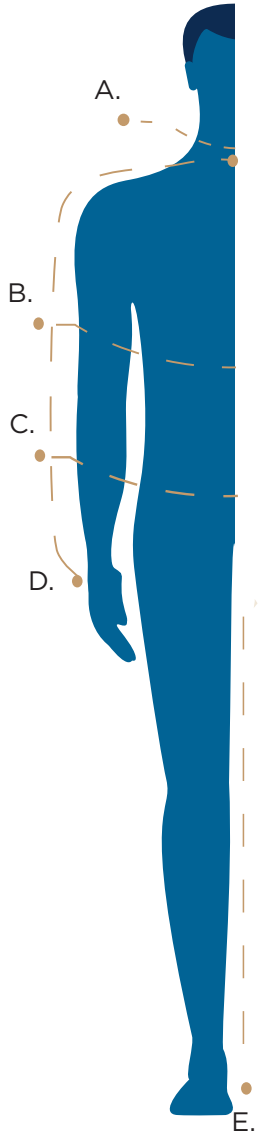

NSA, VIZABLE® & TECGEN SELECT® Knit Shirts (C54)

Size	Chest
SM	34" - 36"
MD	37" - 39"
LG	40" - 43"
XL	44" - 48"
2X	49" - 53"
3X	54" - 58"
4X	59" - 63"

FR Control™ / FR Control 2.0™ Tees (C51/C52)

Size	Chest
SM	25" - 29"
MD	29" - 33"
LG	33" - 37"
XL	37" - 41"
2X	41" - 45"
3X	45" - 49"
4X	49" - 53"
5X	53" - 57"

HOW TO MEASURE

A. NECK
A. Measure around the base of the neck, where your collar typically lies. Measure from one button hole to the center of the button on the opposite side.

B. CHEST
B. Measure around the fullest part of your chest. The best way to assess this is to start just under your armpit.

C. WAIST
C. For pants: Measure around your waist where you would like you pants waistband to sit. **For tops & full body garments:** Measure the fullest part of your waist.

D. SLEEVE
D. To measure your sleeve, start from the center of the back of your neck, over to your shoulder, down past your elbow, and to your wrist.

E. INSEAM
E. Use a pair of pants similar to the style you are ordering, which fit to your liking, Measure along the inseam from the crotch to the hem.

MEN'S SWEATSHIRTS & COVERALLS

NSA, VIZABLE® & TECGEN® Sweatshirts (C21)	
Size	Chest
SM	32" - 36"
MD	36" - 40"
LG	40" - 44"
XL	44" - 48"
2X	48" - 52"
3X	52" - 56"
4X	56" - 60"